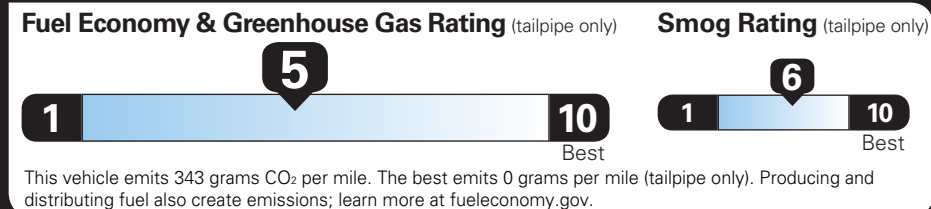

EPA DOT Fuel Economy and Environment

Gasoline Vehicle

Fuel Economy
26 MPG
combined city/hwy
23 city
32 highway
3.8 gallons per 100 miles

Compact cars range from 14 to 113 MPG. The best vehicle rates 141 MPGe.

You spend $2,000 more in fuel costs over 5 years compared to the average new vehicle.

Annual fuel cost $1,900